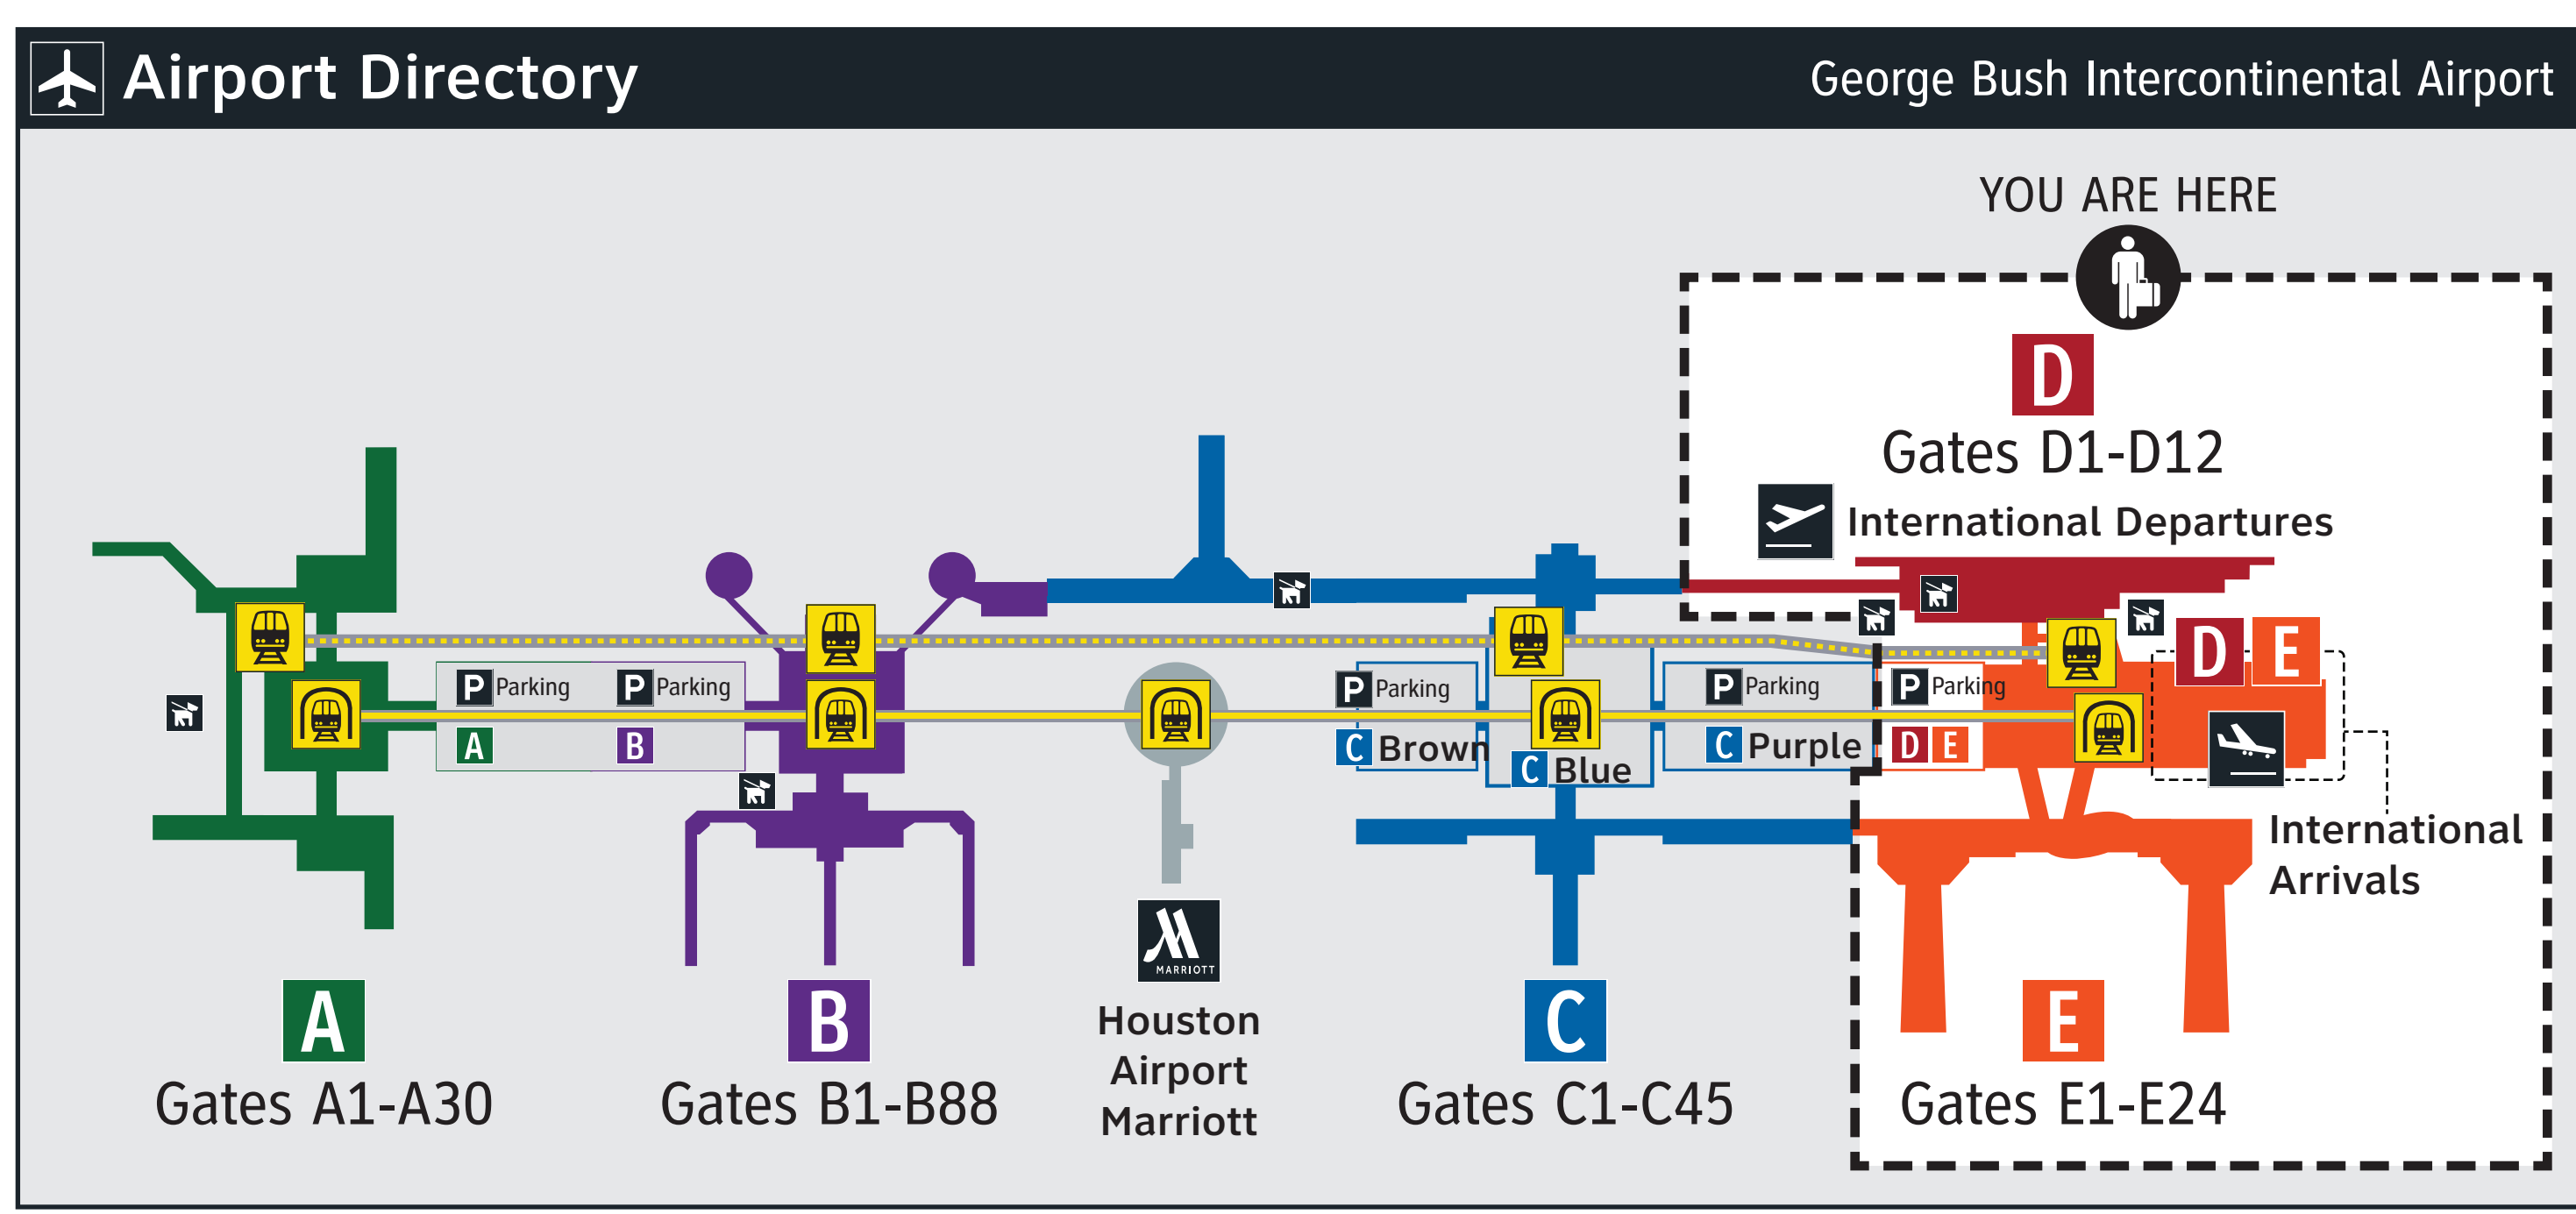

D Terminal Levels

Level 3:
 Skyway to: **A B C**

Level 2:
 Gates D1-D12
 Valet Parking
 Walkway to: **C E** & Skyway

Level M (Mezzanine):
 YOU ARE HERE
 The Centurion® Lounge by American Express

Level 1:
 Parking **D E** (Use Tunnel Level)
 Passenger Drop-Off
 Ticketing/Check-In

Level W (Tunnel):
 Walkway to: **E** International Arrivals & **D E** Parking

Level LL:
 Subway to: **A B C** Marriott

- Up to Level 2 with access to:
- Gates D1-D12
 - Walkway to: Terminal C, Gates C1-C45
 - Walkway to: Terminal E, Gates E1-E24
 - Walkway to: Skyway to ABC

- Down to Level 1 with access to:
- Ground Transportation
 - International Arrivals in Terminal E
 - Parking DE
 - Subway to: ABC
 - Ticketing/Check-In

D Airlines

- | | |
|----------------------------|---|
| Airlines: | Lounges: |
| - Aeromexico | - EVA Air |
| - Air China | - InterJet |
| - Air France | - KLM Royal Dutch Airlines |
| - Air New Zealand | - Lufthansa |
| - All Nippon Airways (ANA) | - Qatar Airways |
| - Avianca | - Singapore Airlines |
| - bahamasair | - Turkish Airlines |
| - British Airways | - VivaAerobus |
| - Emirates | - Volaris |
| | - The Centurion® Lounge by American Express |