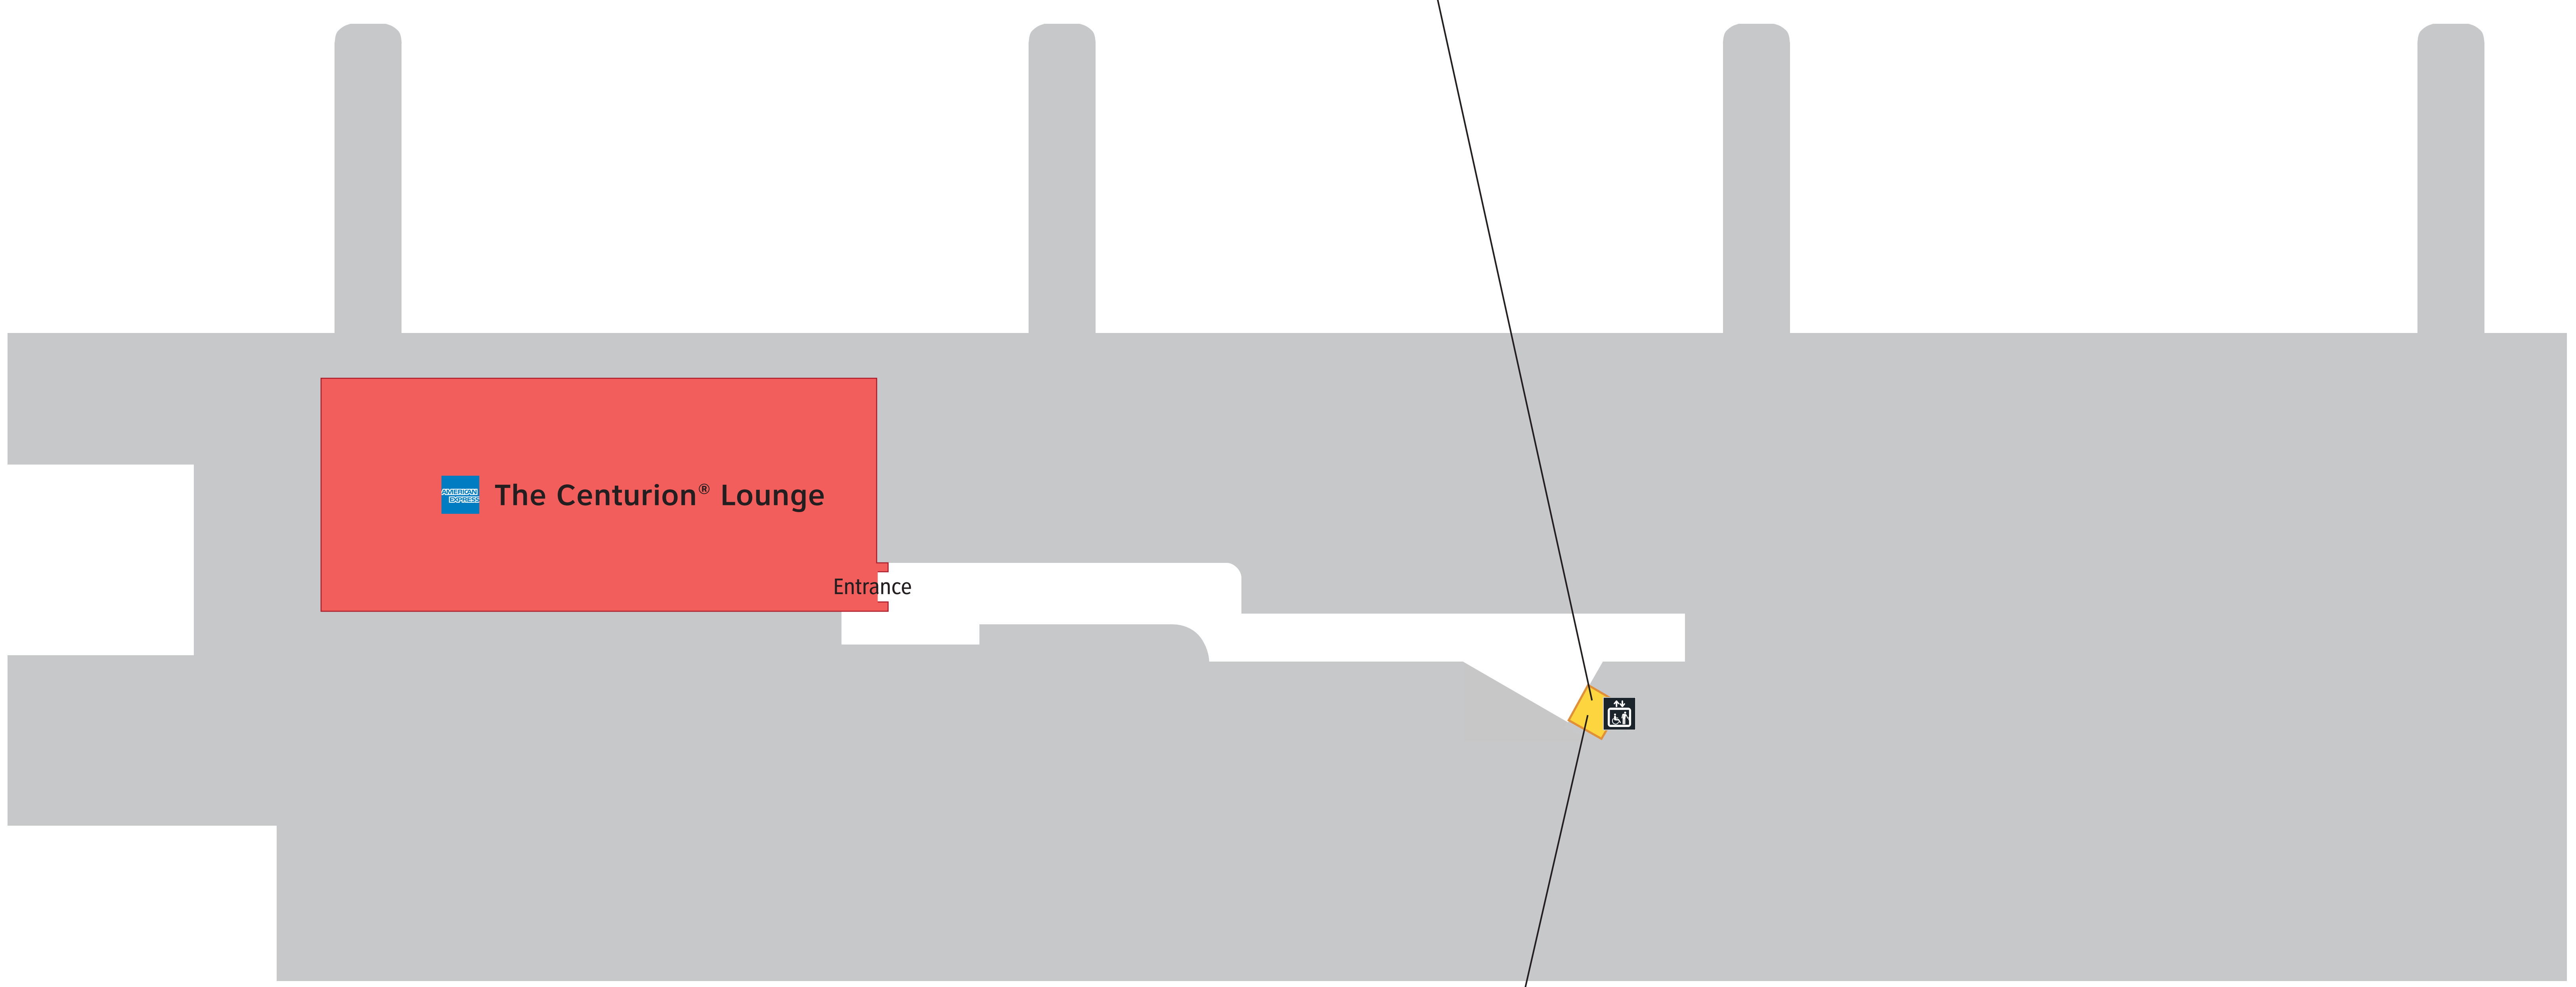

D Terminal Levels

Level 3:
 Skyway to: **A B C**

Level 2:
 Gates D1-D12
 Valet Parking
 Walkway to: **C E** & Skyway

Level M (Mezzanine):
 YOU ARE HERE
 The Centurion® Lounge by American Express

Level 1:
 Parking **D E** (Use Tunnel Level)
 Passenger Drop-Off
 Ticketing/Check-In

Level W (Tunnel):
 Walkway to: **E** International Arrivals & **D E** Parking

Level LL:
 Subway to: **A B C** Marriott

- Up to Level 2 with access to:
- Gates D1-D12
 - Walkway to: Terminal C, Gates C1-C45
 - Walkway to: Terminal E, Gates E1-E24
 - Walkway to: Skyway to ABC

- Down to Level 1 with access to:
- Ground Transportation
 - International Arrivals in Terminal E
 - Parking DE
 - Subway to: ABC
 - Ticketing/Check-In

D Airlines

- | | |
|----------------------------|---|
| Airlines: | Lounges: |
| - Aeromexico | - EVA Air |
| - Air China | - InterJet |
| - Air France | - KLM Royal Dutch Airlines |
| - Air New Zealand | - Lufthansa |
| - All Nippon Airways (ANA) | - Qatar Airways |
| - Avianca | - Singapore Airlines |
| - bahamasair | - Turkish Airlines |
| - British Airways | - VivaAerobus |
| - Emirates | - Volaris |
| | - The Centurion® Lounge by American Express |