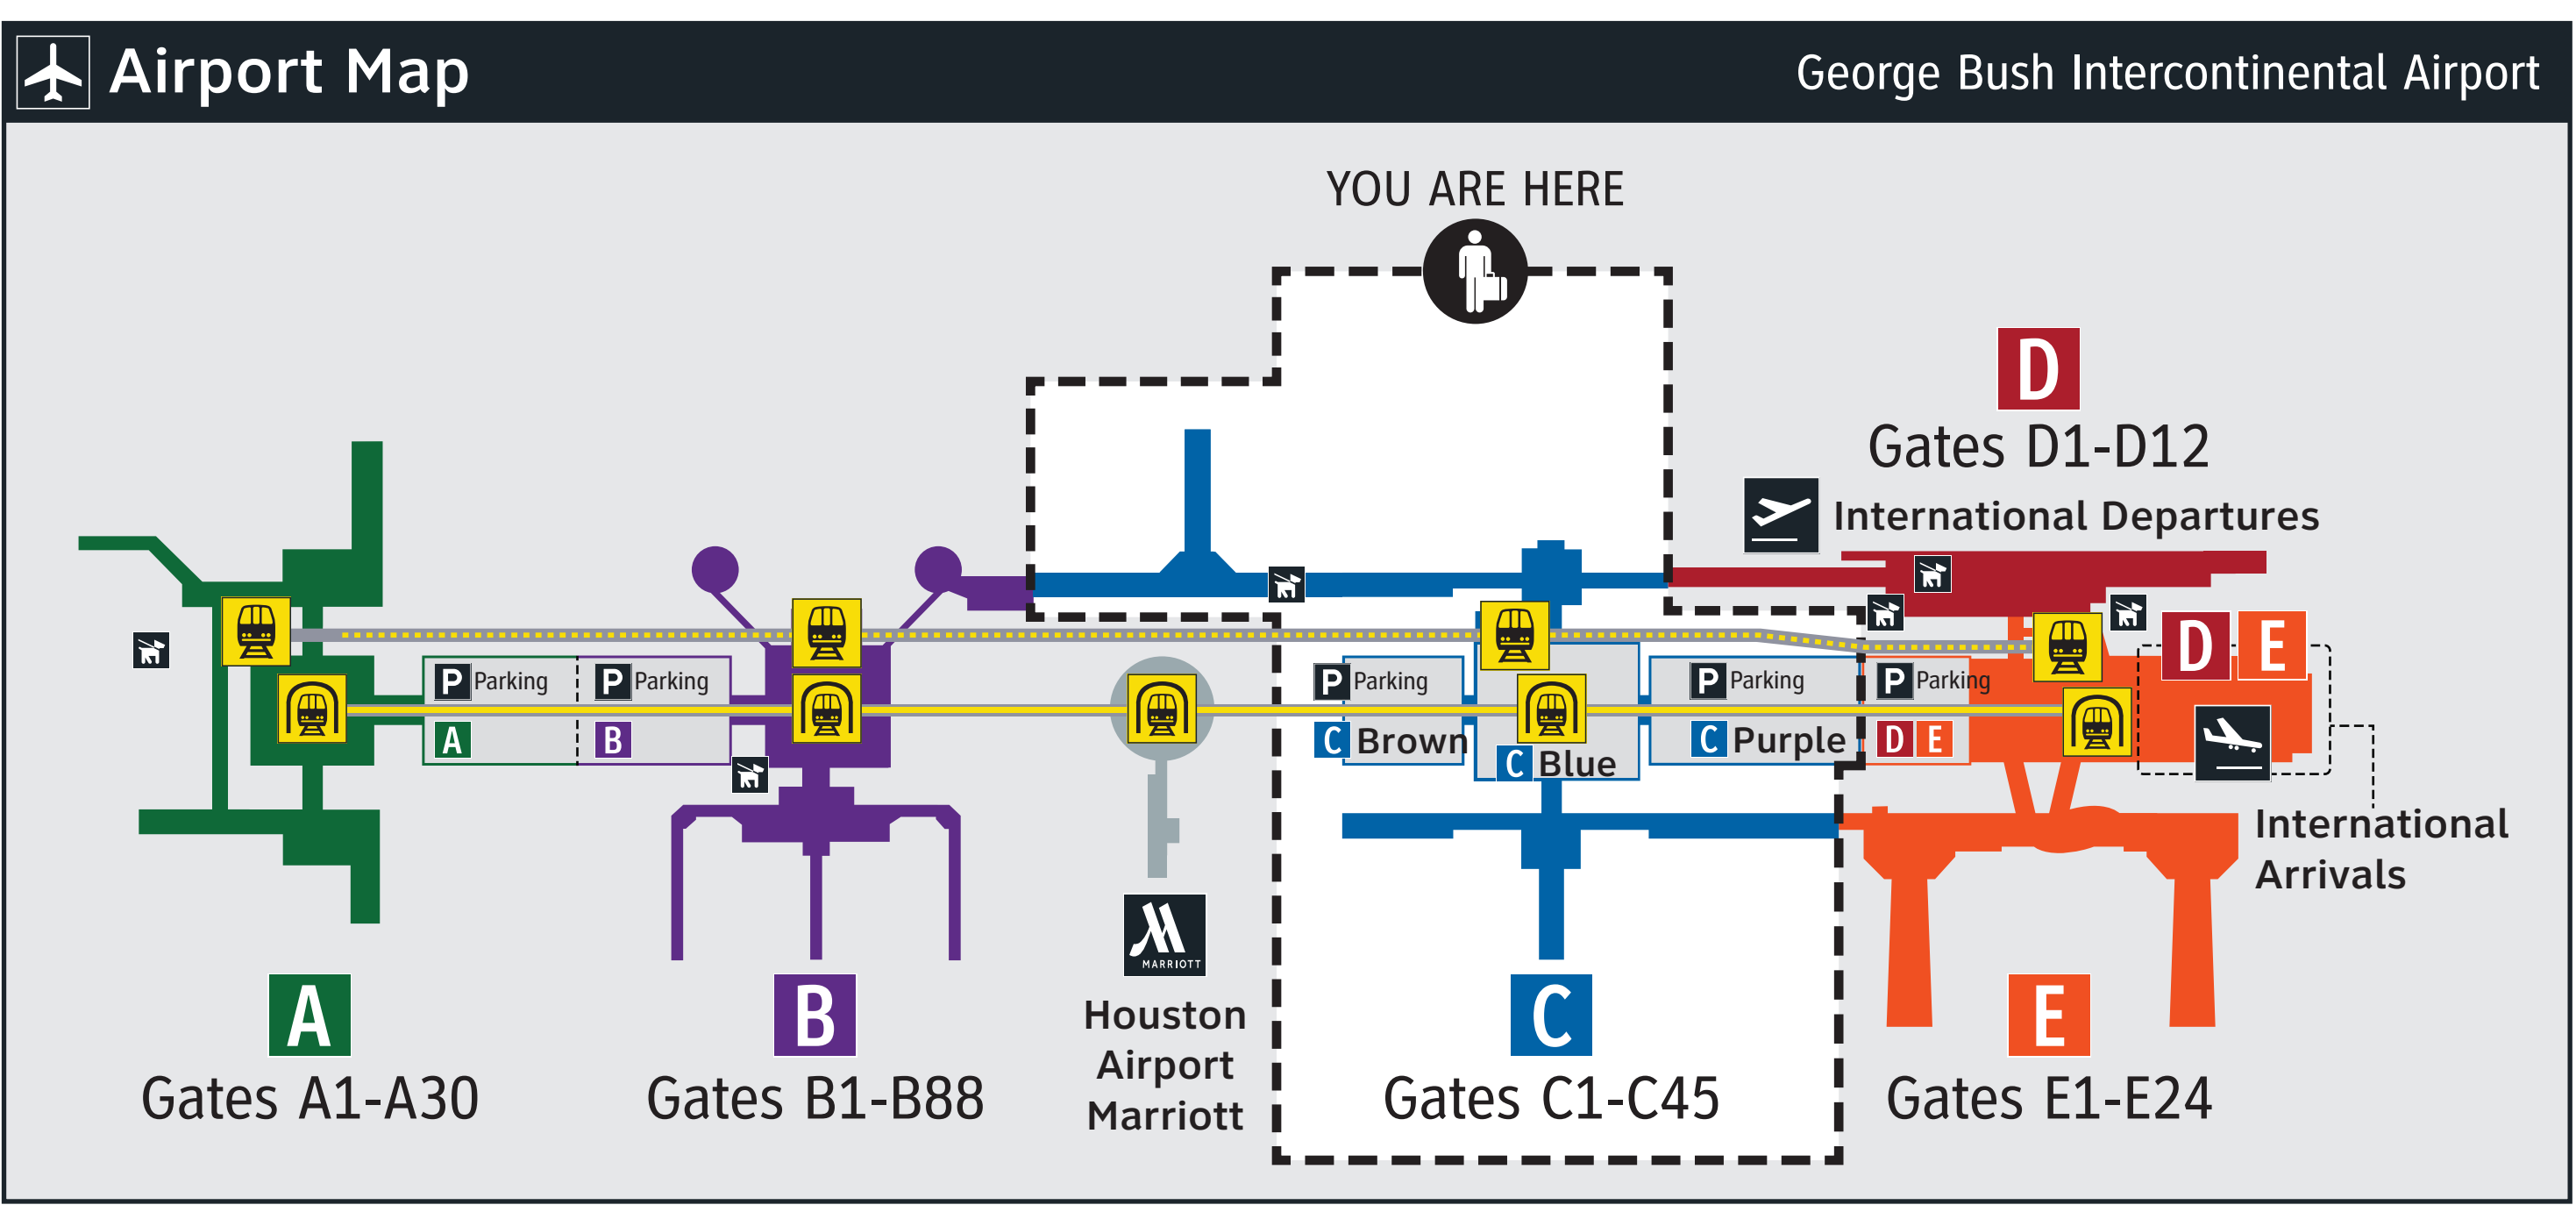

C Terminal Levels

Level 3:
 Skyway to: **A B D E**

Level 2:
 Gates C1-C45
 Parking **C Purple**
 Passenger Drop-off
 Ticketing/Check-In
 Walkway to: **B D E**

Level 1:
 Baggage Claim
 Ground Transportation
 Parking **C Brown**
 Passenger Pick-Up

Level LL:
 Subway to: **A B D E** Marriott

- C Airlines**
- Airlines: - United
 - Lounges: - United Club

- C Amenities & Services**
- AED
 - ATM
 - Baggage Carts
 - Courtesy Phones
 - Chapel
 - Curbside Check-in
 - Currency Exchange
 - Elevators
 - Escalators
 - Family Restrooms
 - Gates
 - Interactive Directories
 - MailSafe Express
 - Massage Chairs
 - Mothers Rooms
 - Parking
 - Rapid Charger Machines (S)
 - Restrooms
 - Security Checkpoint
 - Service Animal Relief Area
 - Shoe Shine
 - Smoking Area
 - Stairs
 - Telephones
 - Ticketing/Check-In
 - TTY Phones
 - Valet Prking
 - Water Bottle Filling Stations

- C Dining** *full service *grab & go options
- 1 Agave Taqueria
 - 2 Bam Bam*
 - 3 Black Hat Whiskey Room*
 - 4 Brewster Beer Garden
 - 5 Camden Food co.*
 - 6 CIBO Express Gourmet Market*
 - 7 CIBO Express Gourmet Market/World Bean*
 - 8 Einstein Bros. Bagels*
 - 9 Ember*
 - 10 Freshens
 - 11 Global Bazaar
 - 12 H-Burger Bar*
 - 13 La Salsa
 - 14 Landry's Seafood*
 - 15 Olio*
 - 16 Pala*
 - 17 Pick Up Stix
 - 18 Pink's Pizza
 - 19 Potbelly Sandwich Shop
 - 20 Starbucks*
 - 21 Stax*
 - 22 SUBWAY
 - 23 The Local at IAH*
 - 24 Umaizushi*
 - 25 Vida Taqueria*
 - 26 Wendy's