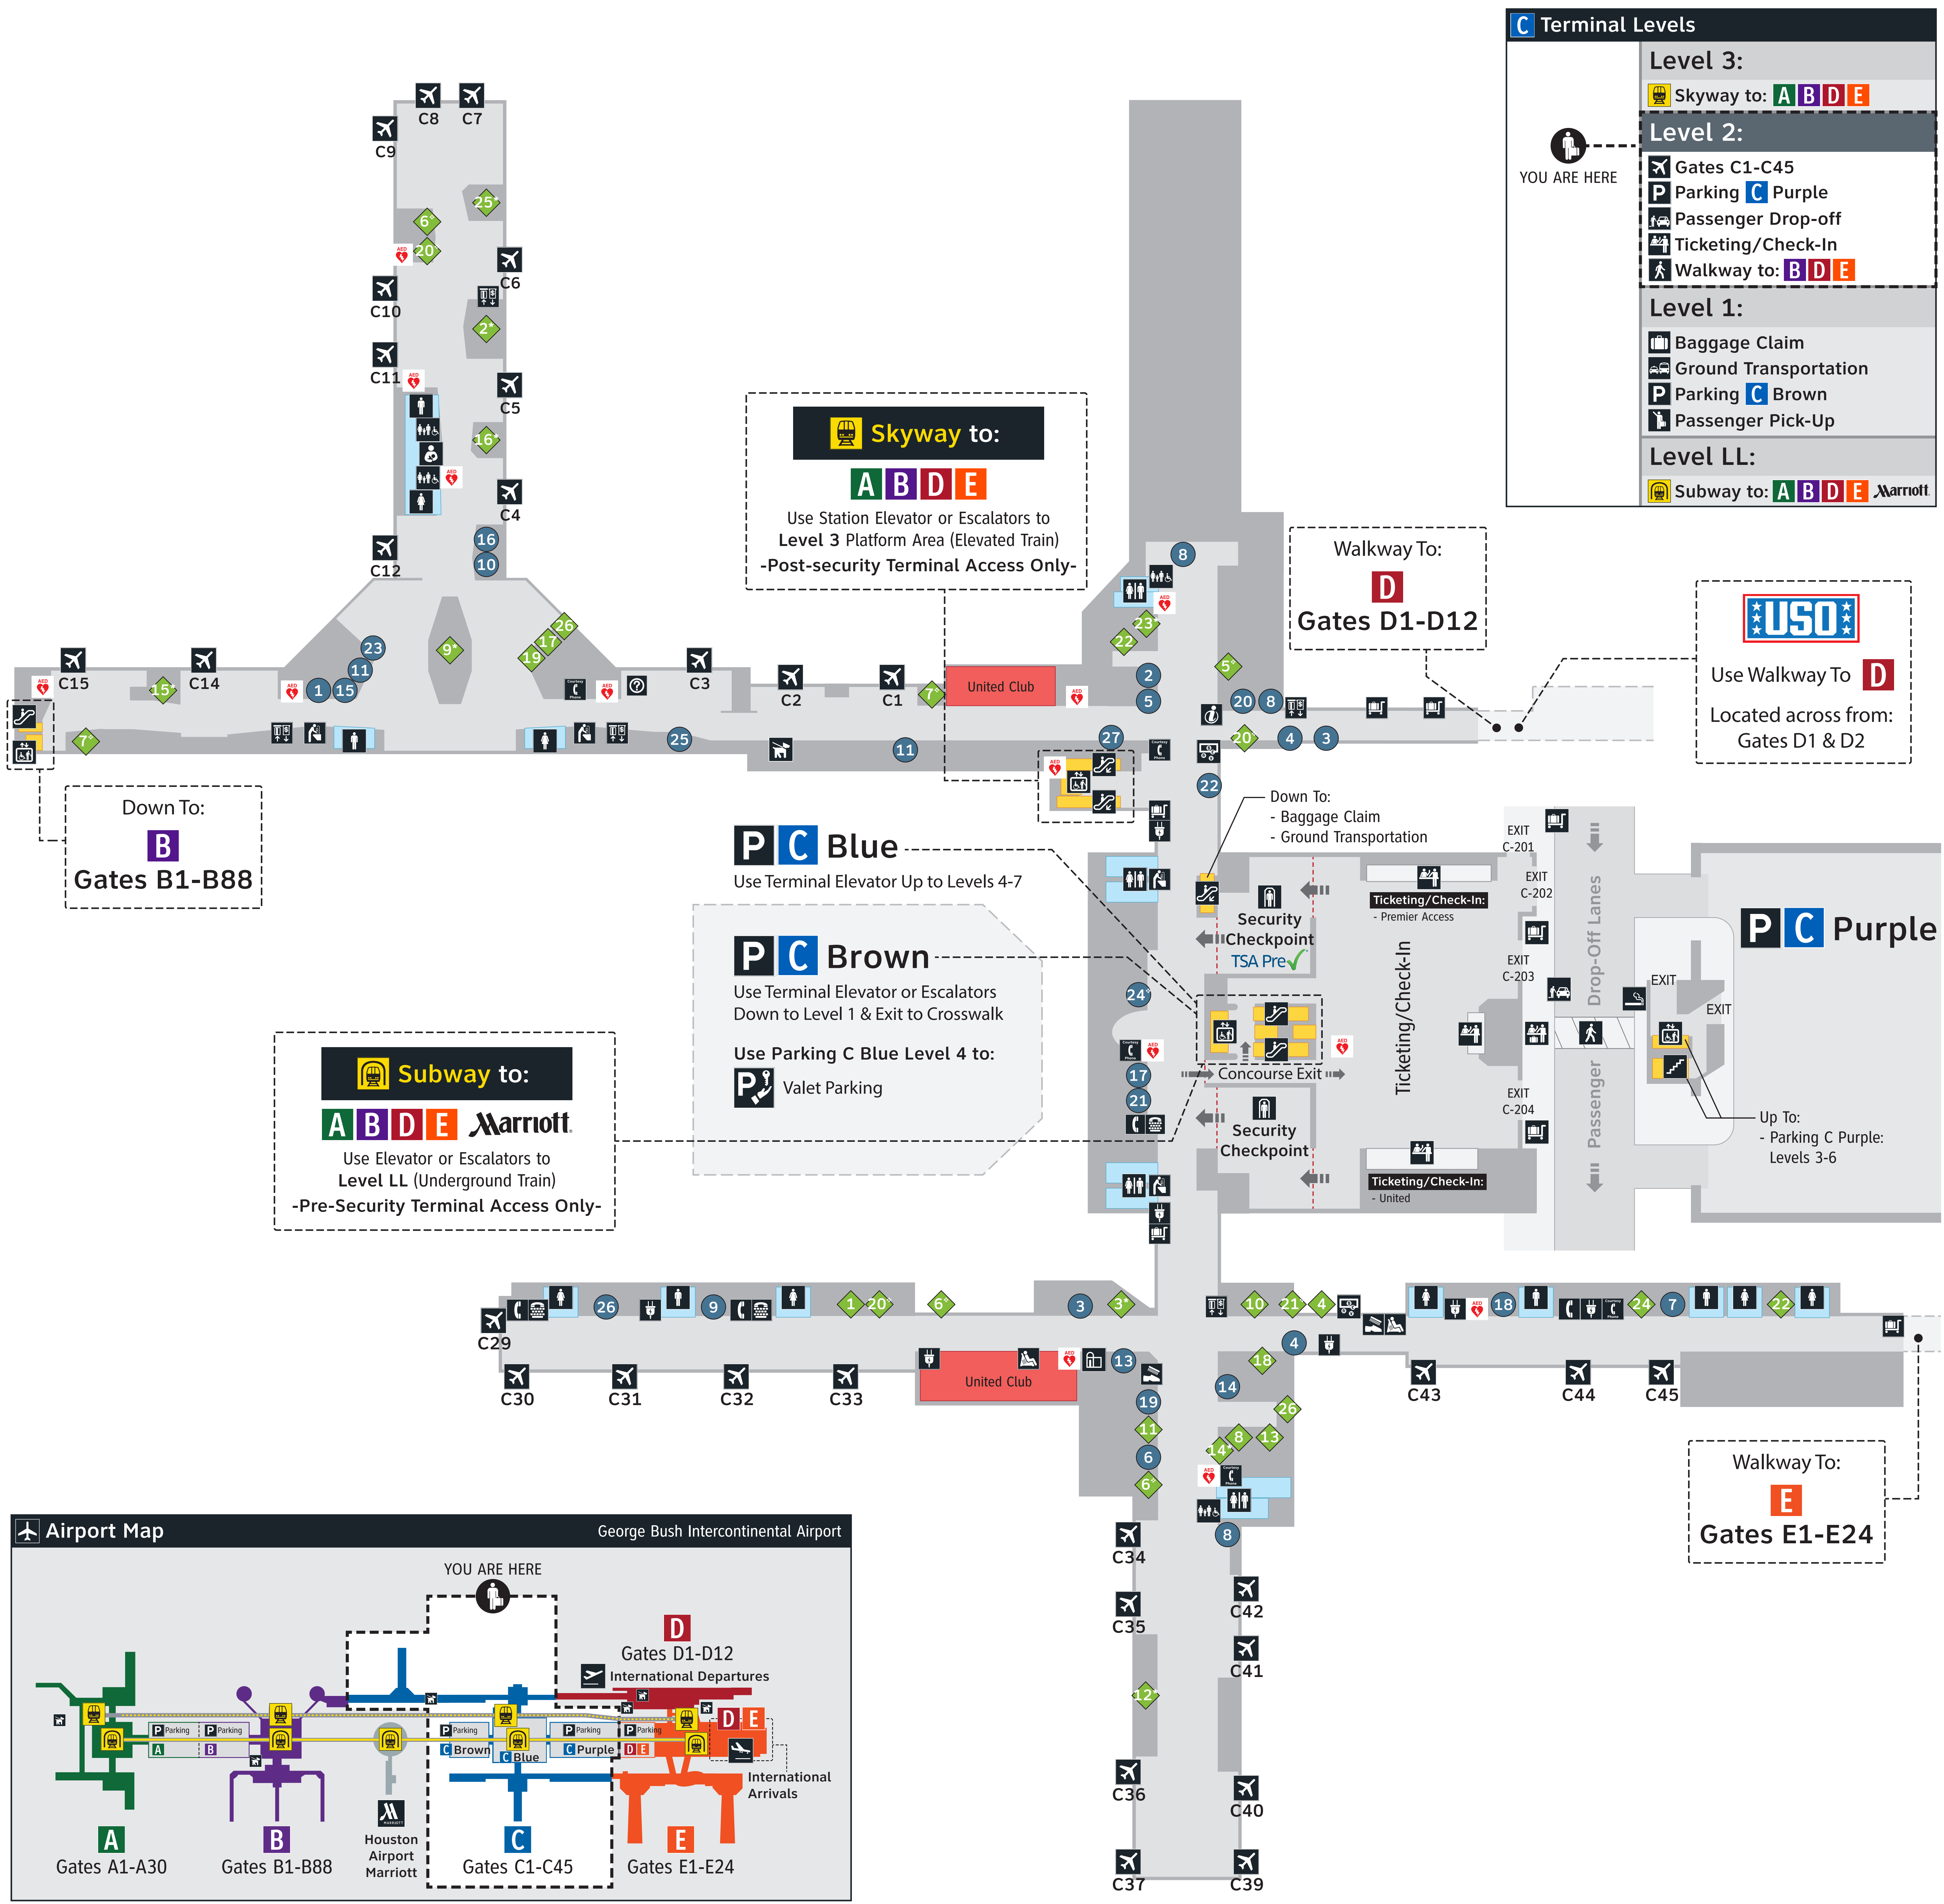

C Terminal Levels

Level 3:
Skyway to: **A B D E**

Level 2:
Gates C1-C45
Parking **C Purple**
Passenger Drop-off
Ticketing/Check-In
Walkway to: **B D E**

Level 1:
Baggage Claim
Ground Transportation
Parking **C Brown**
Passenger Pick-Up

Level LL:
Subway to: **A B D E** Marriott

1. **C Airlines**
2. Airlines: - United
   - Lounges: - United Club

1. **C Amenities & Services**
2. AED
   - ATM
   - Baggage Carts
   - Courtesy Phones
   - Chapel
   - Curbside Check-in
   - Currency Exchange
   - Elevators
   - Escalators
   - Family Restrooms
   - Gates
   - Interactive Directories
   - MailSafe Express
   - Massage Chairs
   - Mothers Rooms
   - Parking
   - Rapid Charger Machines (S)
   - Restrooms
   - Security Checkpoint
   - Service Animal Relief Area
   - Shoe Shine
   - Smoking Area
   - Stairs
   - Telephones
   - Ticketing/Check-In
   - TTY Phones
   - Valet Prking
   - Water Bottle Filling Stations

1. **C Dining** *full service *grab & go options
2. 1 Agave Taqueria
   - 2 Bam Bam*
   - 3 Black Hat Whiskey Room*
   - 4 Brewster Beer Garden
   - 5 Camden Food co.*
   - 6 CIBO Express Gourmet Market*
   - 7 CIBO Express Gourmet Market/World Bean*
   - 8 Einstein Bros. Bagels*
   - 9 Ember*
   - 10 Freshens
   - 11 Global Bazaar
   - 12 H-Burger Bar*
   - 13 La Salsa
   - 14 Landry's Seafood*
   - 15 Olio*
   - 16 Pala*
   - 17 Pick Up Stix
   - 18 Pink's Pizza
   - 19 Potbelly Sandwich Shop
   - 20 Starbucks*
   - 21 Stax*
   - 22 SUBWAY
   - 23 The Local at IAH*
   - 24 Umaizushi*
   - 25 Vida Taqueria*
   - 26 Wendy's

1. **C Shopping** *grab & go options
2. 1 Adrenaline
   - 2 Bayou City Travelmart
   - 3 Benefit Cosmetics Automated Kiosk
   - 4 Best Buy Express Automated Kiosk
   - 5 Brooks Brothers
   - 6 CNBC Smartshop
   - 7 Culturemap
   - 8 FuelRod SwapBox Kiosk
   - 9 Houston!
   - 10 Jo Malone London
   - 11 Kieh'l's
   - 12 KPRC 2 Travel Store
   - 13 M.Fredric
   - 14 MAC
   - 15 Made:Texas
   - 16 Manready Mercantile
   - 17 Pinto Ranch
   - 18 Rip Curl
   - 19 Rocky Mountain Chocolate Factory
   - 20 Simply Books
   - 21 Sound Balance
   - 22 Sunglass Icon
   - 23 Swarovski
   - 24 Texas Monthly News*
   - 25 Tumi
   - 26 Univision
   - 27 Victoria's Secret