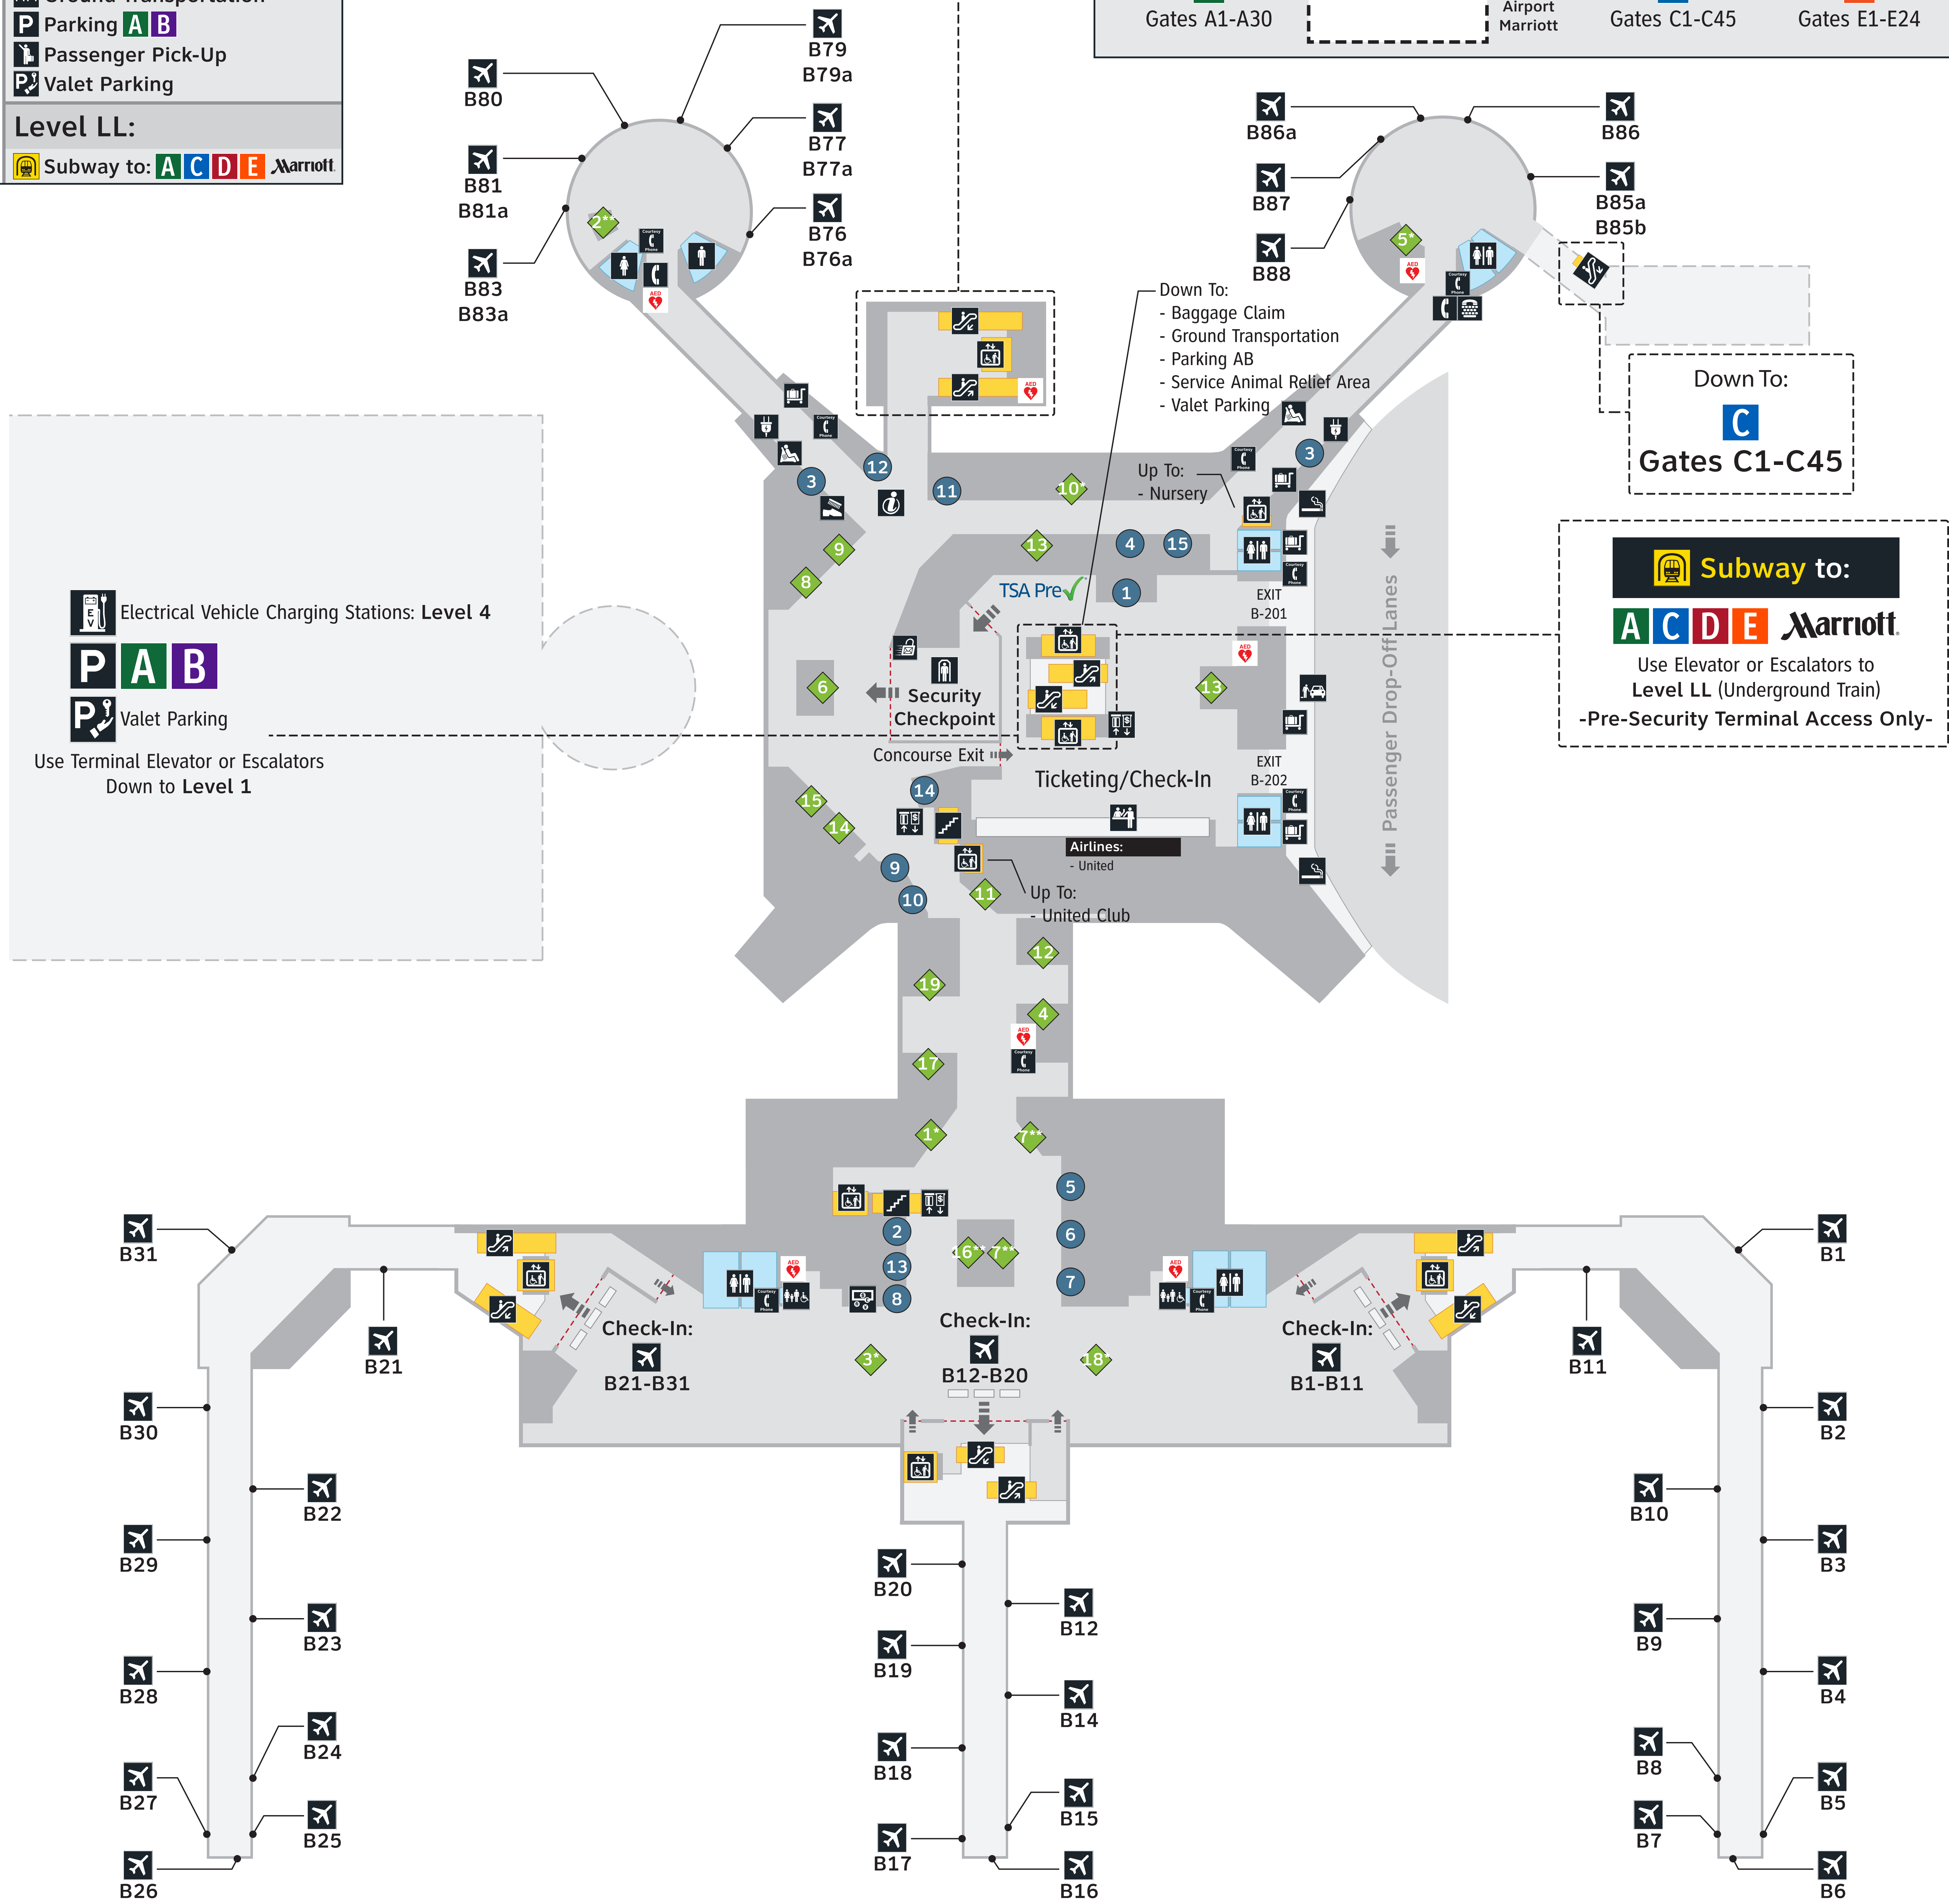

B Terminal Levels

Level 3:
 Skyway to: **A C D E**

Level 2:
 Gates B1-B88
 Passenger Drop-Off
 Ticketing/Check-In
 Walkway to Terminal **C**

Level 1:
 Baggage Claim
 Ground Transportation
 Parking **A B**
 Passenger Pick-Up
 Valet Parking

Level LL:
 Subway to: **A C D E** Marriott

Airport Map

George Bush Intercontinental Airport

YOU ARE HERE

Gates A1-A30
 Houston Airport Marriott
 Gates C1-C45
 Gates E1-E24
 Gates D1-D12 International Departures
 International Arrivals

Dining

*full service **grab & go options

- 1 3rd Bar Eating House*
- 2 American Craft Tavern**
- 3 Barcútería*
- 4 Bullritos
- 5 Cafe Adobe*
- 6 Chick-fil-A
- 7 CIBO Express Gourmet Market**
- 8 El Real
- 9 freshii
- 10 Hard Rock Cafe*
- 11 Jason's Deli
- 12 Panda Express
- 13 Peet's Coffee
- 14 Ray's BBQ Shack
- 15 Smashburger
- 16 Starbucks**
- 17 Tagliare
- 18 The Frutería*
- 19 Whataburger

Shopping

**grab & go options

- 1 Allen's Landing
- 2 Brookstone
- 3 FuelRod SwapBox Kiosk
- 4 iStore
- 5 iStore Boutique
- 6 Johnston & Murphy
- 7 Natalie's Candy Jar
- 8 Nuance Duty Free
- 9 Rocky Mountain Chocolate Factory
- 10 Spanx
- 11 Spirit of the Red Horse
- 12 Sunglass Icon
- 13 The Body Shop
- 14 The Wall Street Journal
- 15 Univision