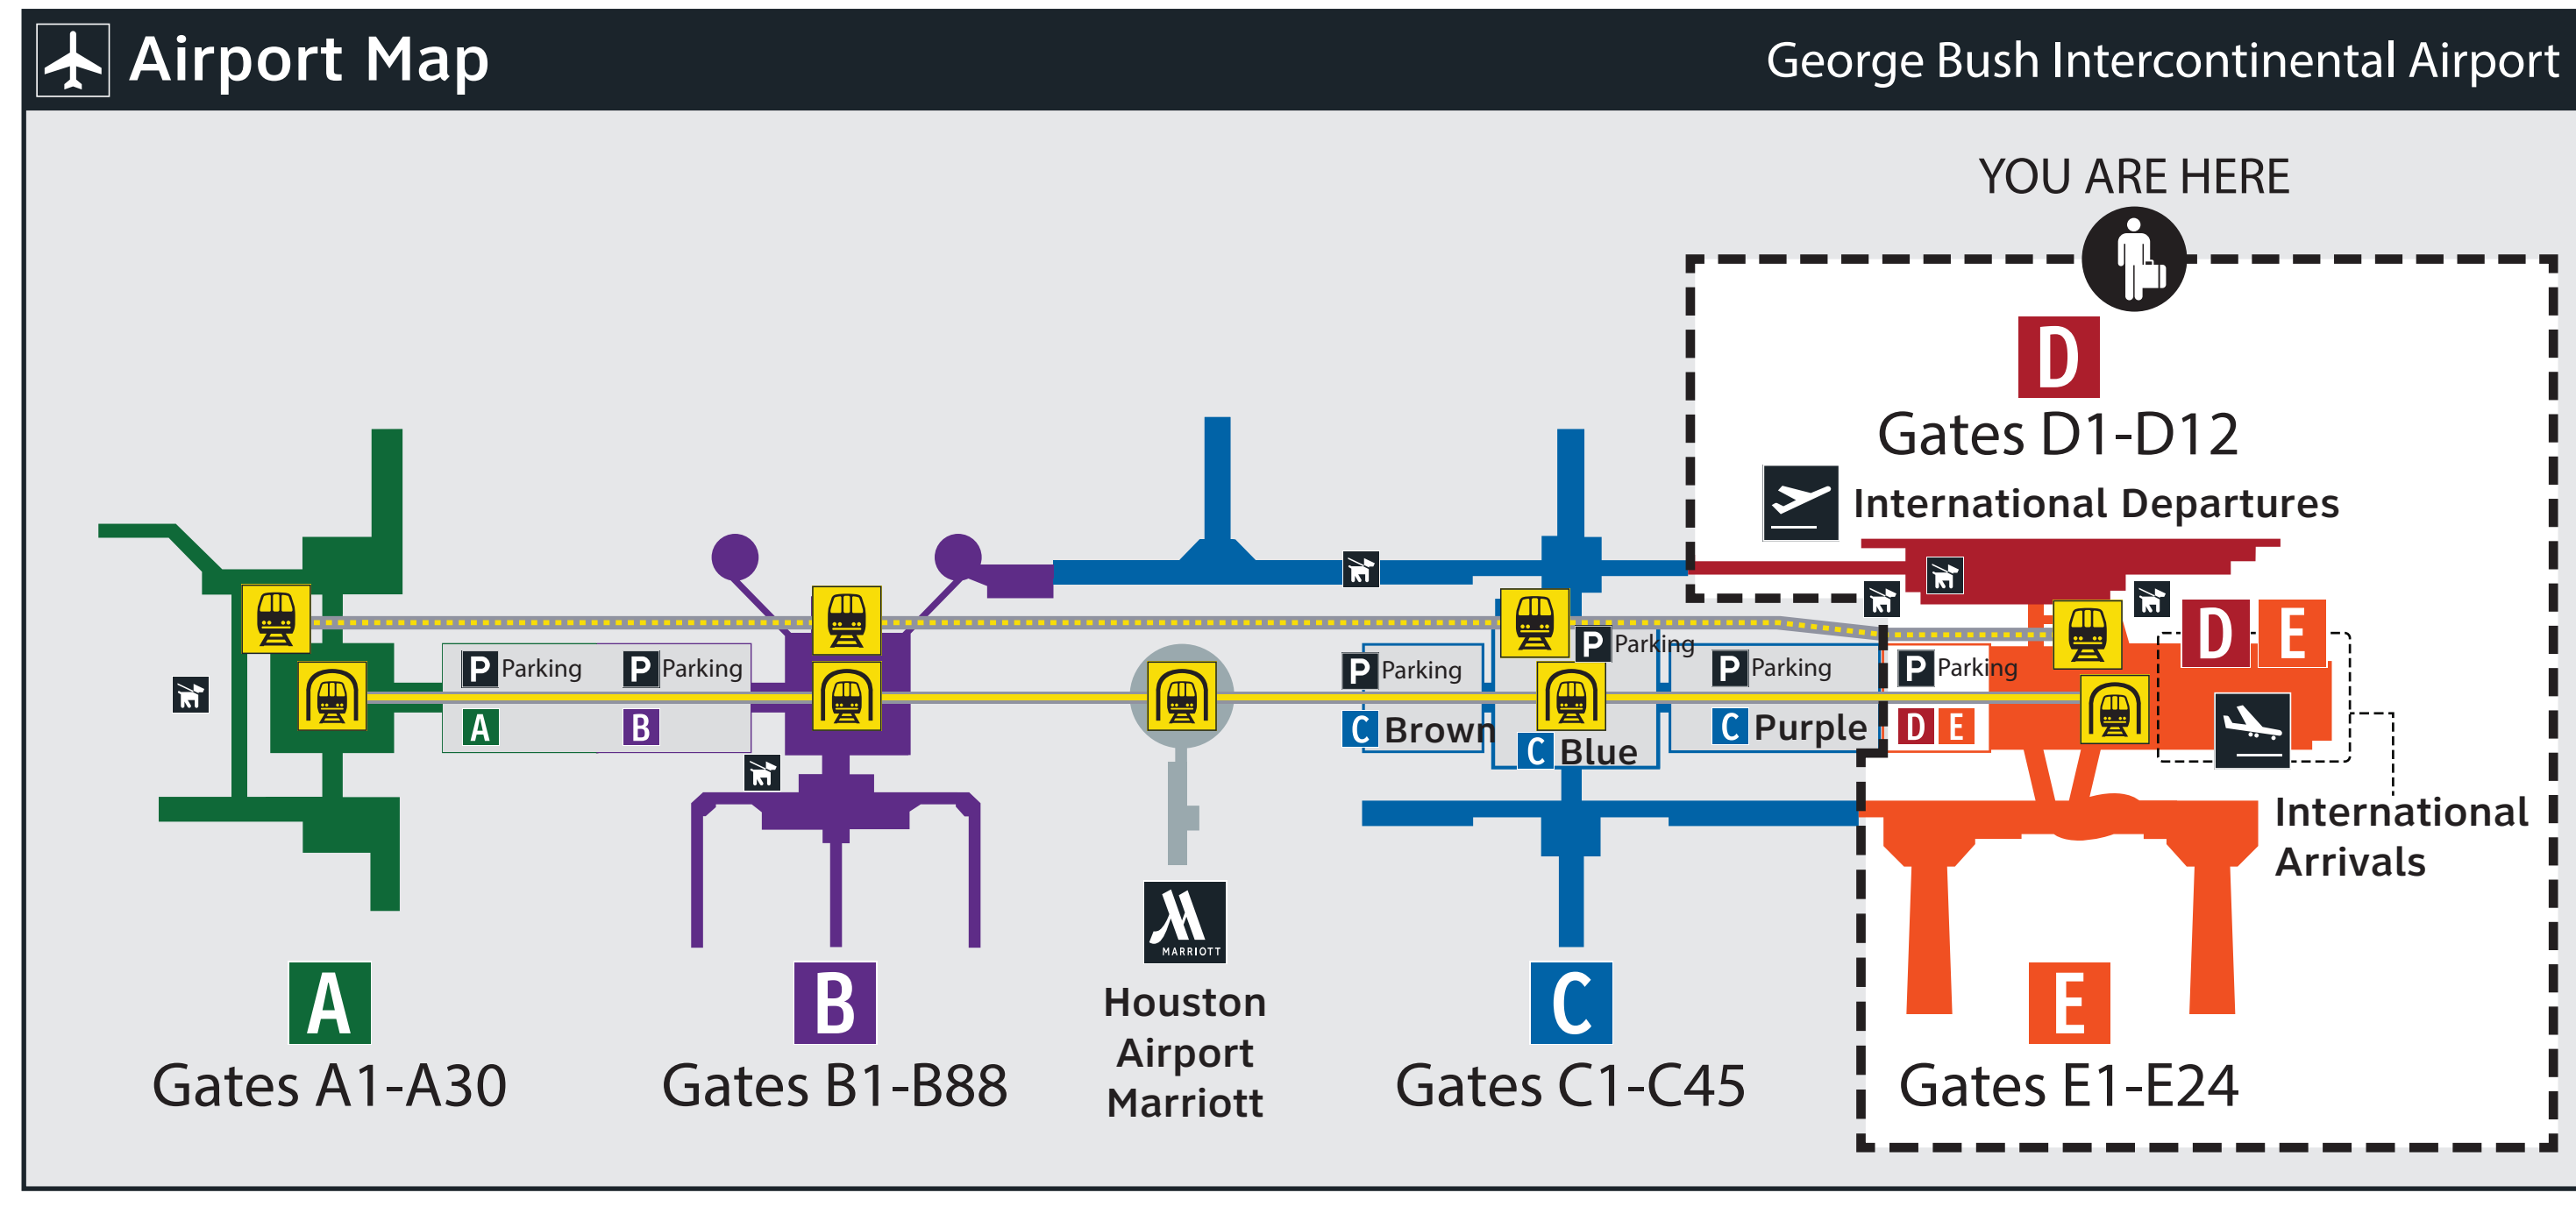

D Terminal Levels

Level 3:
 Skyway to: **A B C**
 (Use Skyway Station in Terminal **E**)

Level 2:
 YOU ARE HERE
 Gates D1-D12
 Valet Parking
 Walkway to: **C E** & Skyway

Level M (Mezzanine):
 The Centurion® Lounge by American Express

Level 1:
 International Arrivals: **E**
 Parking **D E** (Use Tunnel Level)
 Passenger Drop-Off
 Ticketing/Check-In

Level LL:
 Subway to: **A B C** Marriott

Airlines

Airlines:	Lounges:
AeroMexico	Air France Lounge: -Priority Pass
Air China	British Airways Lounge
Air France	KLM Crown Lounge: -Priority Pass
Air New Zealand	USO
All Nippon Airways (ANA)	Executive Lounge:
Avianca	Air China
bahamasair	Emirates
British Airways	EVA Air
Emirates	Lufthansa
	Qatar Airways
InterJet	
KLM Royal Dutch Airlines	
Lufthansa	
Qatar Airways	
Singapore Airlines	
Turkish Airlines	
VivaAerobus	
Volaris	

Amenities & Services

AED	Nursery
ATM	Parking
Baggage Carts	Rapid Charger Machine (\$)
Chapel	Restrooms
Currency Exchange	Service Animal Relief Area
Elevators	Telephones
Escalators	TTY Phones
Family Restrooms	USO
Interactive Directories	Water Bottle Filling Stations
Massage Chairs	

Dining

*full service *grab & go food options

1	Ciao Gourmet Market*
2	Hugo's Cocina*
3	Peet's Coffee & Tea
4	Red Mango
5	Tony's Wine Cellar & Bistro*

Shopping

1	ATU Duty Free
2	Best Buy Express Automated Kiosk
3	Chanel
4	Corsa Collections
5	FuelRod SwapBox Kiosk
6	Hershey's
7	PANDORA
8	TUMI
9	UNIQLO Automated Kiosk
10	Univision