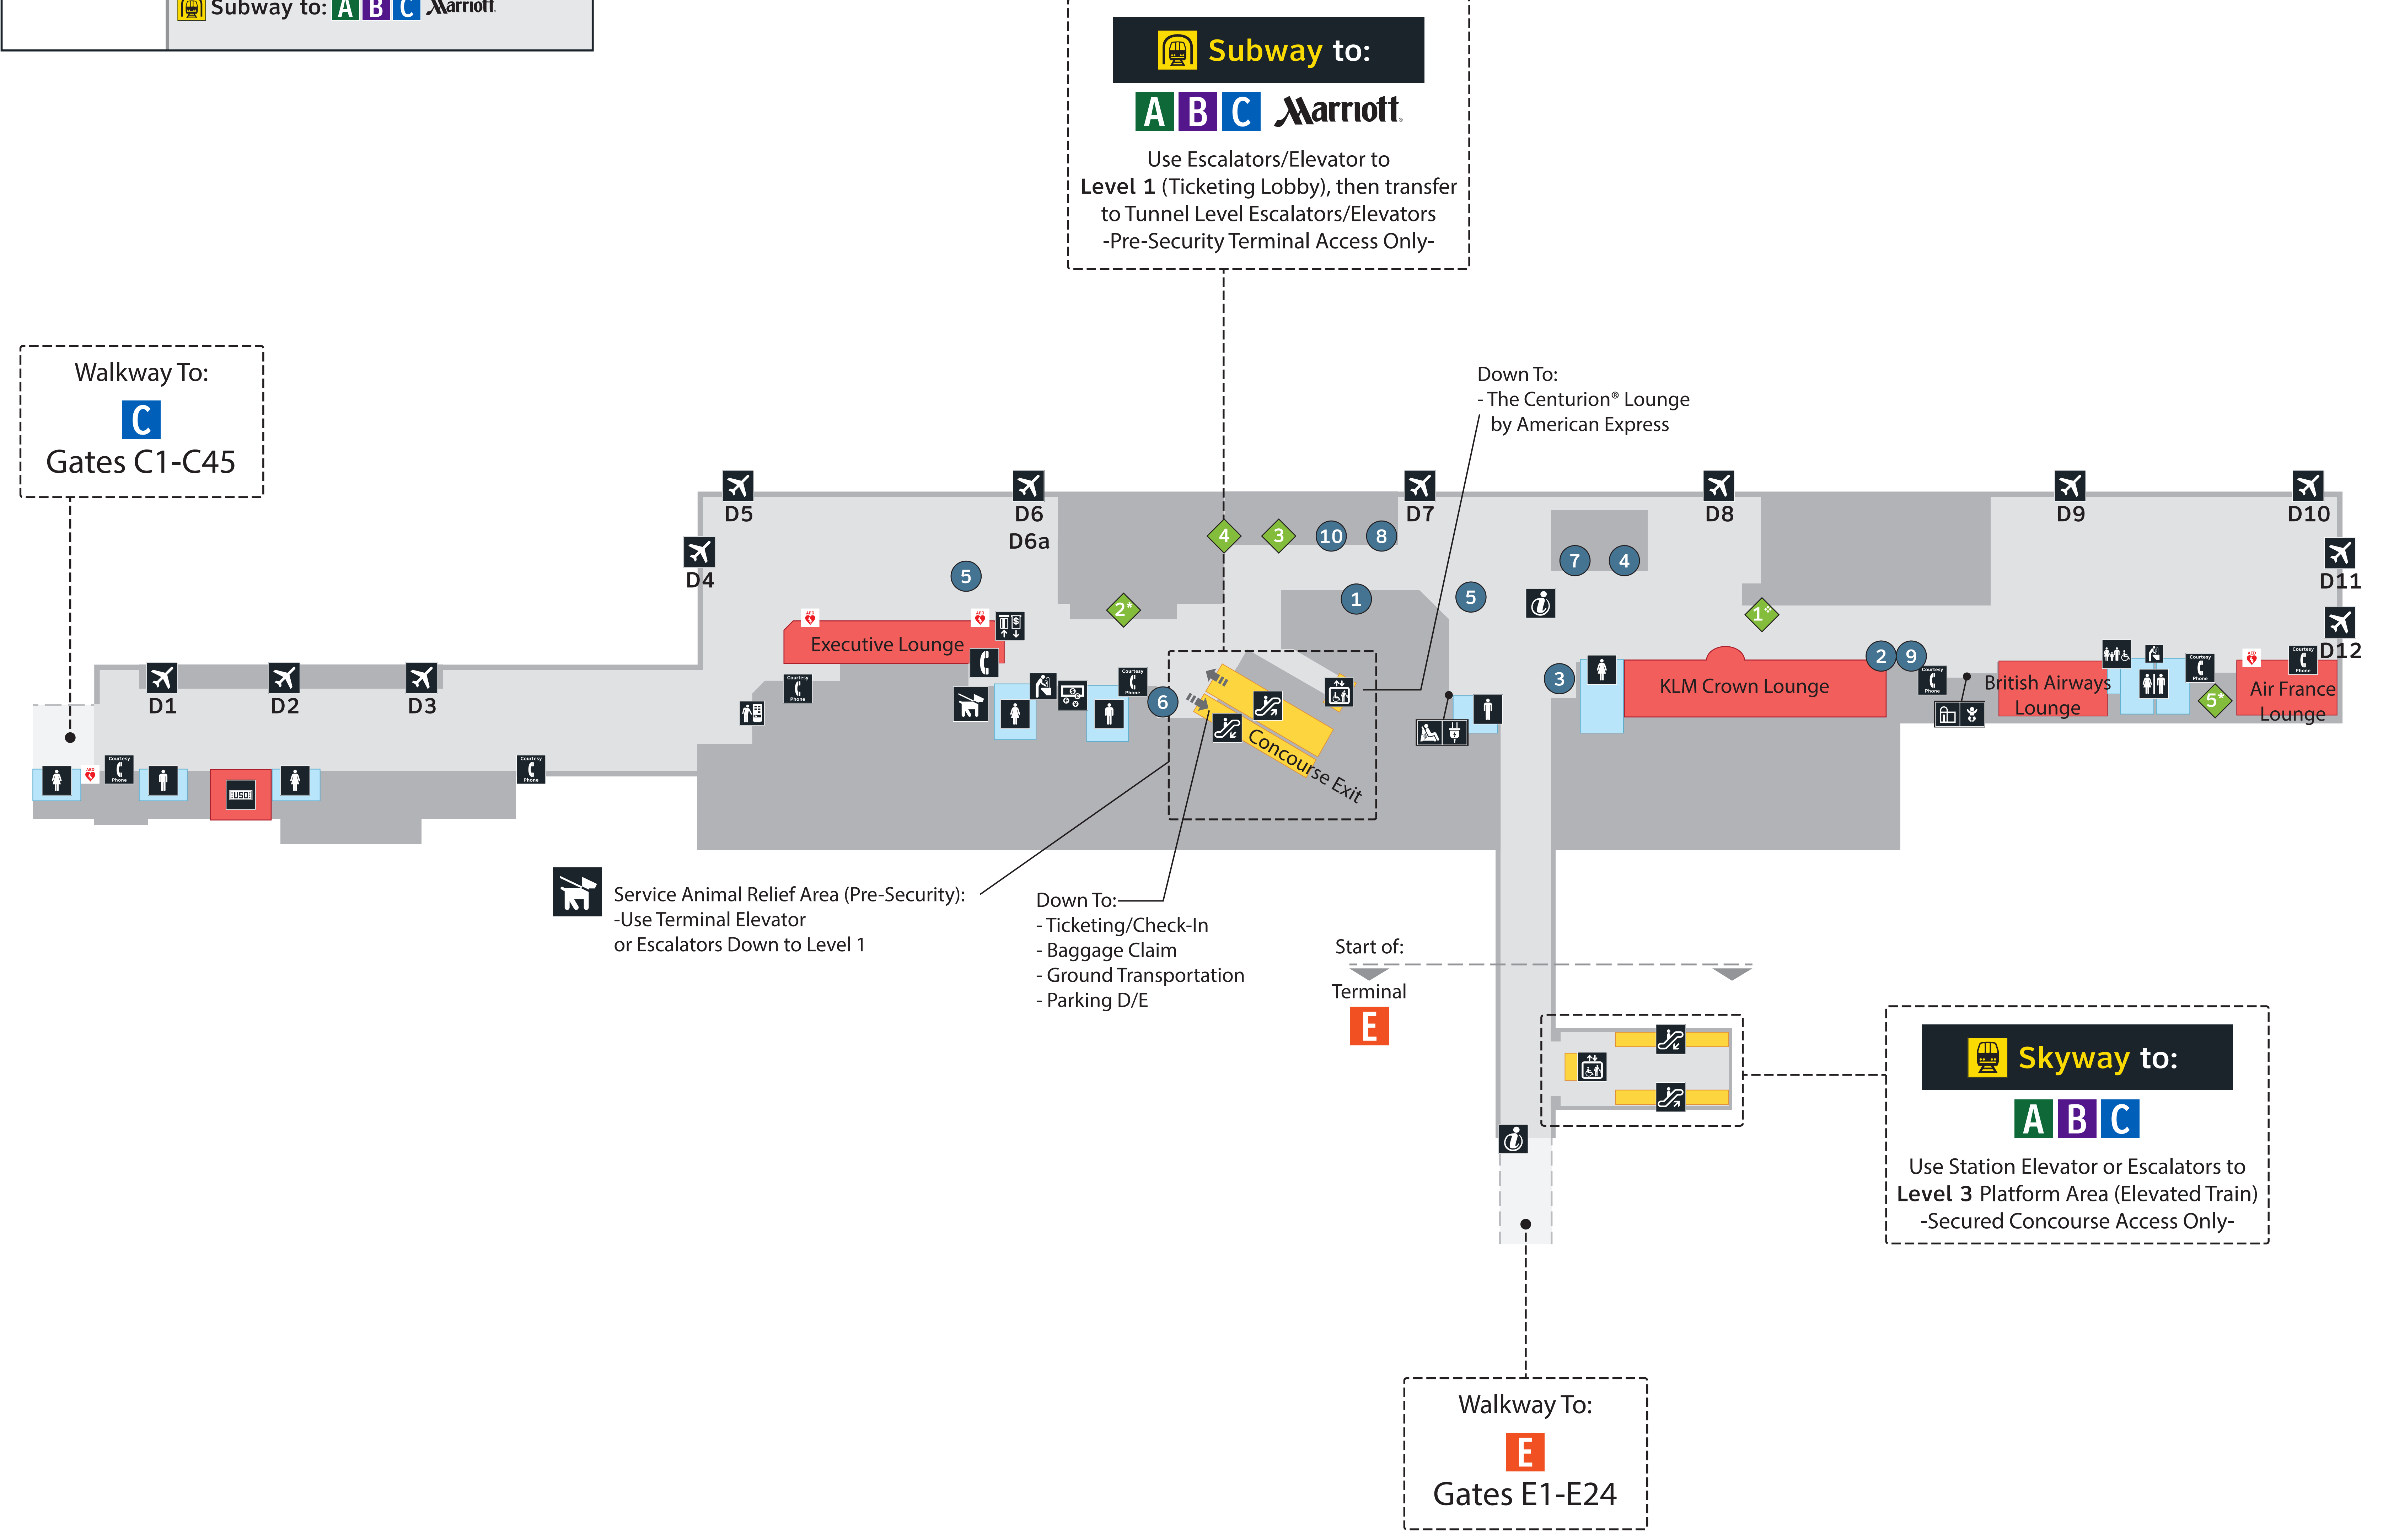

D Terminal Levels

Level 3:
 Skyway to: **A B C**
 (Use Skyway Station in Terminal **E**)

Level 2:
 YOU ARE HERE
 Gates D1-D12
 Valet Parking
 Walkway to: **C E** & Skyway

Level M (Mezzanine):
 The Centurion® Lounge by American Express

Level 1:
 International Arrivals: **E**
 Parking **D E** (Use Tunnel Level)
 Passenger Drop-Off
 Ticketing/Check-In

Level LL:
 Subway to: **A B C** Marriott

Airlines

Airlines:	Lounges:
AeroMexico	Air France Lounge: -Priority Pass
Air China	British Airways Lounge
Air France	KLM Crown Lounge: -Priority Pass
Air New Zealand	USO
All Nippon Airways (ANA)	Executive Lounge:
Avianca	Air China
bahamasair	Emirates
British Airways	EVA Air
Emirates	Lufthansa
	Qatar Airways
InterJet	
KLM Royal Dutch Airlines	
Lufthansa	
Qatar Airways	
Singapore Airlines	
Turkish Airlines	
VivaAerobus	
Volaris	

Amenities & Services

AED	Nursery
ATM	Parking
Baggage Carts	Rapid Charger Machine (\$)
Chapel	Restrooms
Currency Exchange	Service Animal Relief Area
Elevators	Telephones
Escalators	TTY Phones
Family Restrooms	USO
Interactive Directories	Water Bottle Filling Stations
Massage Chairs	

Dining

*full service *grab & go food options

1	Ciao Gourmet Market*
2	Hugo's Cocina*
3	Peet's Coffee & Tea
4	Red Mango
5	Tony's Wine Cellar & Bistro*

Shopping

1	ATU Duty Free
2	Best Buy Express Automated Kiosk
3	Chanel
4	Corsa Collections
5	FuelRod SwapBox Kiosk
6	Hershey's
7	PANDORA
8	TUMI
9	UNIQLO Automated Kiosk
10	Univision