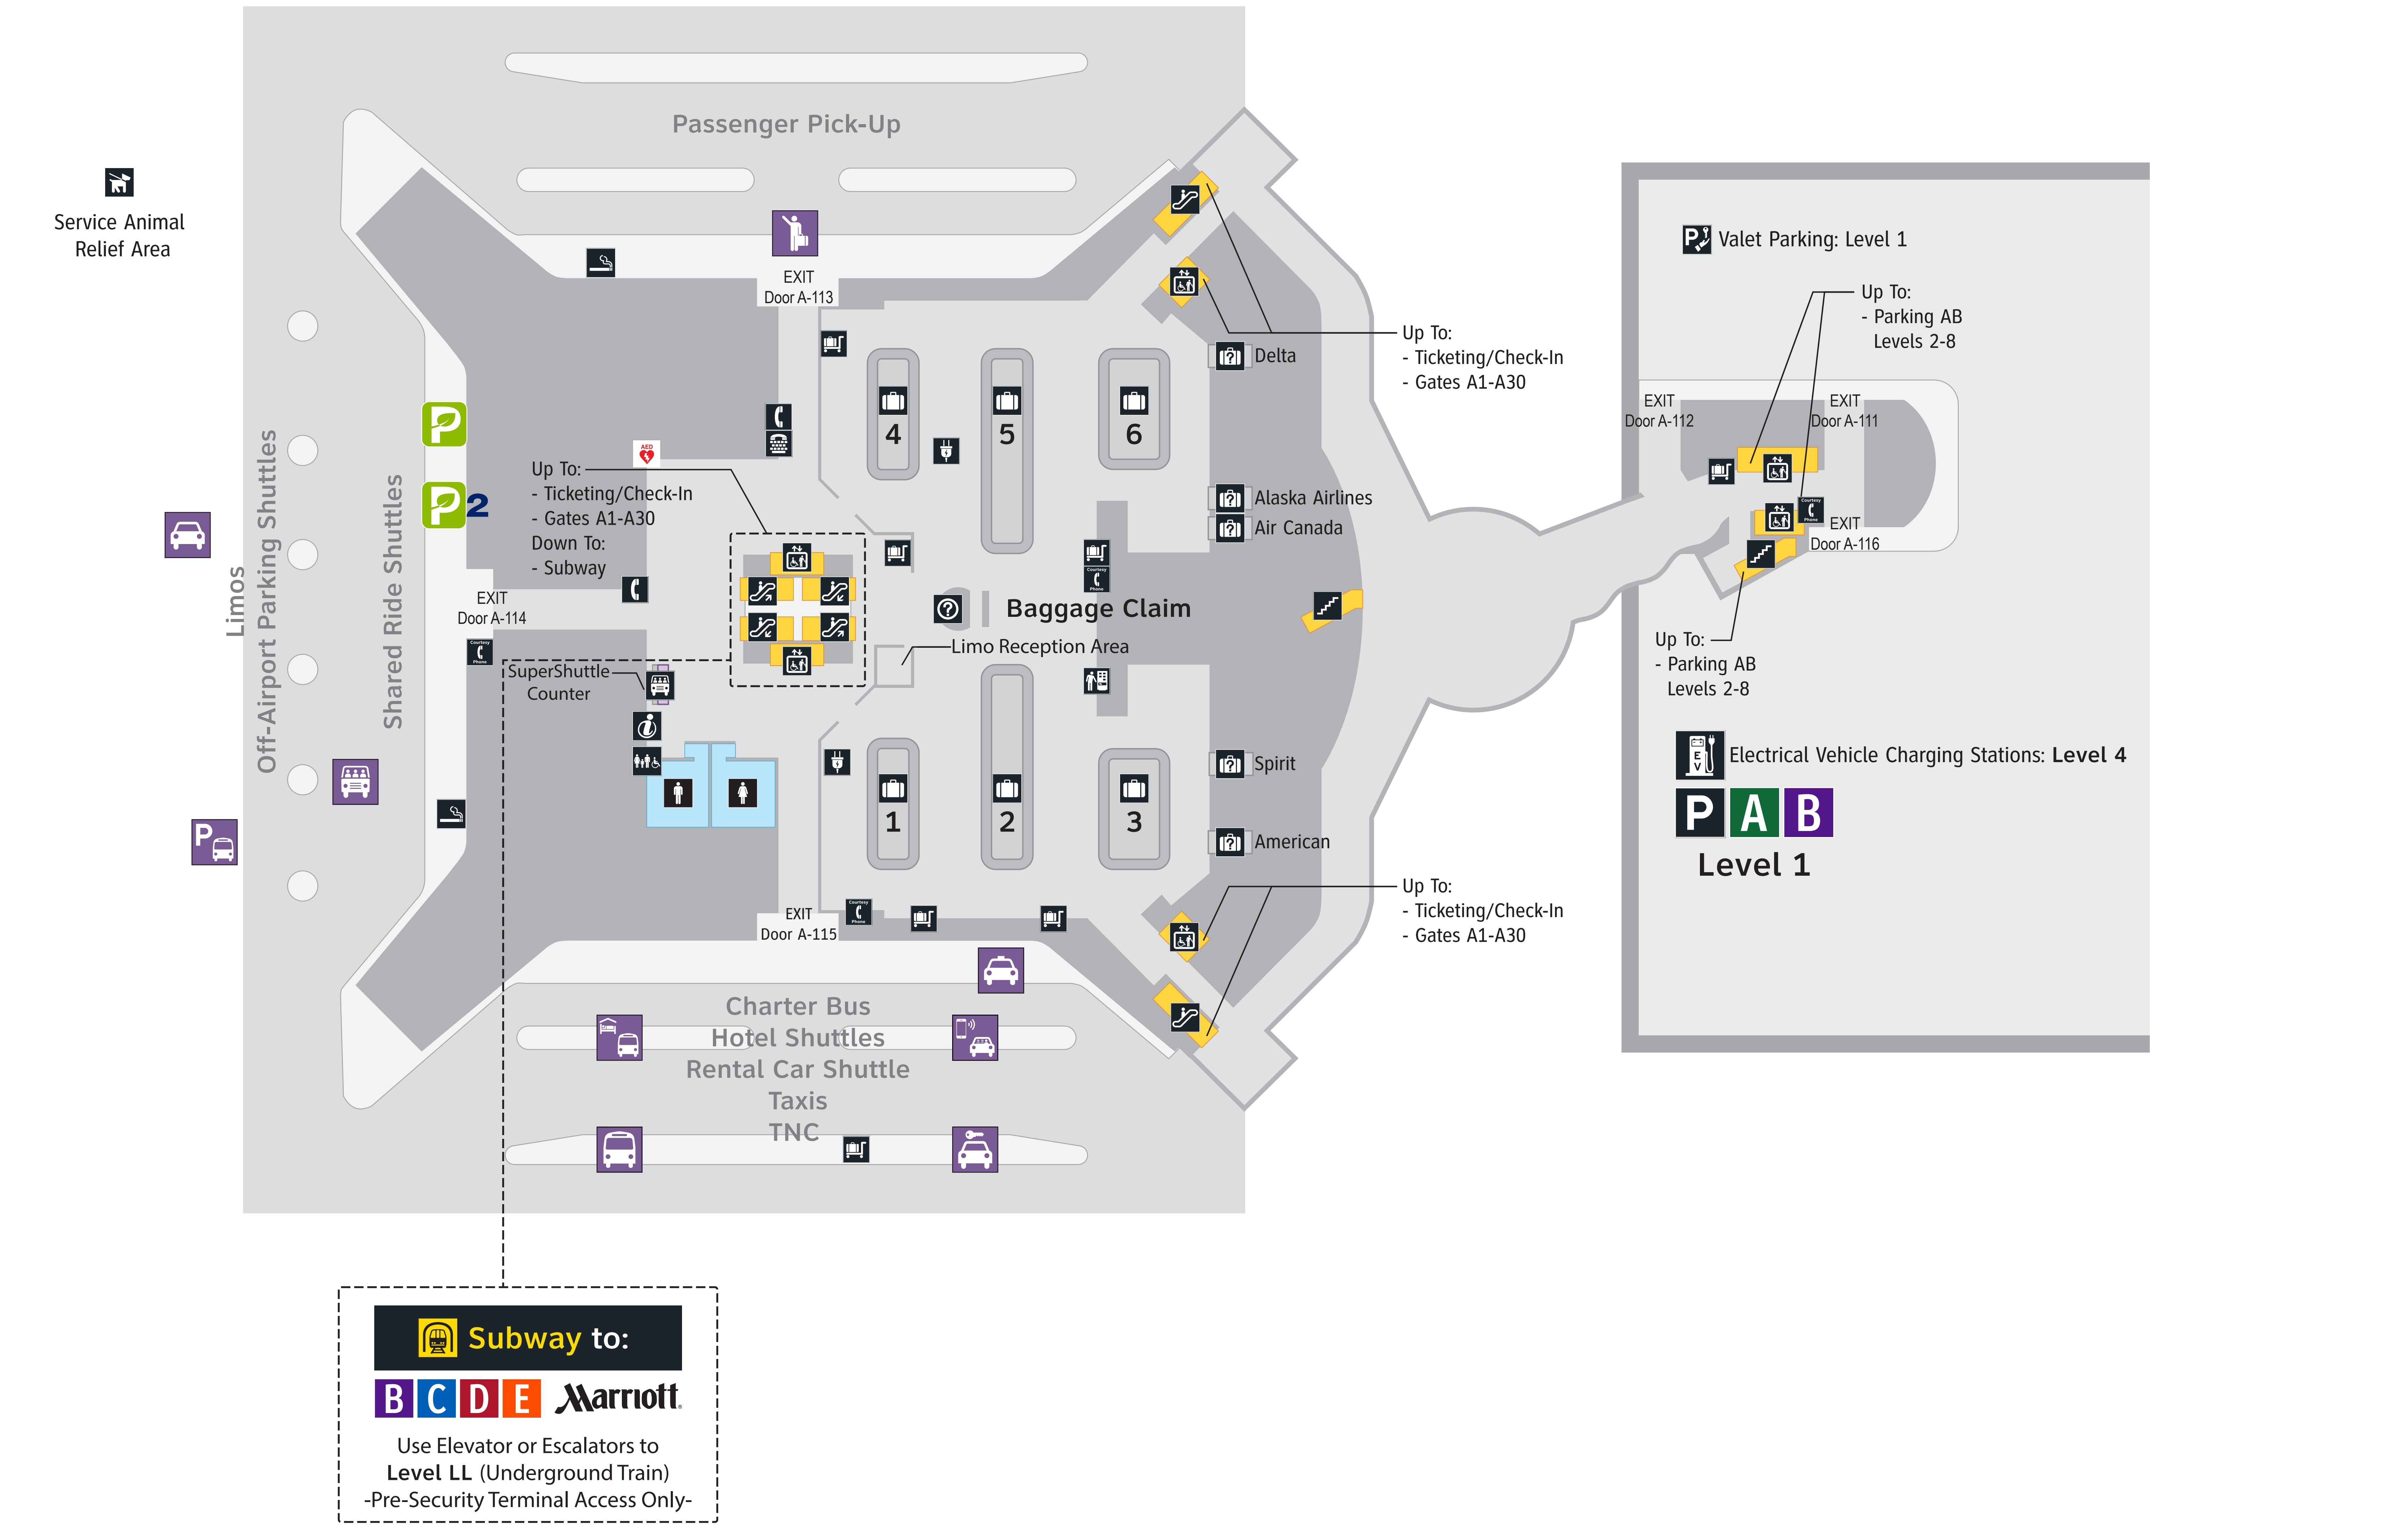

### A Terminal Levels

**Level 3:**  
 Skyway to: **B C D E**

**Level 2:**  
 Gates A1-A30  
 Passenger Drop-off  
 Ticketing/Check-In

**Level 1:**  
 Baggage Claim  
 Ground Transportation  
 Parking **A B**  
 Passenger Pick-Up

**Level LL:**  
 Subway to: **B C D E** Marriott

YOU ARE HERE

- ### A Airlines
- Air Canada
  - Alaska Airlines
  - American
  - Delta
  - Frontier
  - Spirit
  - United
  - WestJet

- ### A Amenities & Services
- AED
  - Airport Information Booths
  - Baggage Carts
  - Baggage Services
  - Courtesy Phones
  - Elevators
  - Escalators
  - Family Restrooms
  - Interactive Directories
  - Parking
  - Rapid Charger Machine (S)
  - Restrooms
  - Service Animal Relief Area
  - Smoking Area
  - Stairs
  - Telephones
  - TTY Phones
  - Valet Parking
  - Vending Machines

- ### Ground Transportation
- Charter Bus
  - ecopark
  - ecopark2
  - Hotel Shuttles
  - Limos
  - Off-Airport Parking Shuttles
  - Passenger Pick-Up
  - Rental Car Shuttle
  - Shared Ride Shuttles
  - Taxis
  - Transportation Network Company (Rideshare)
    - Get Me
    - GreenLight (GLT)
    - Lyft
    - Uber
    - Wing