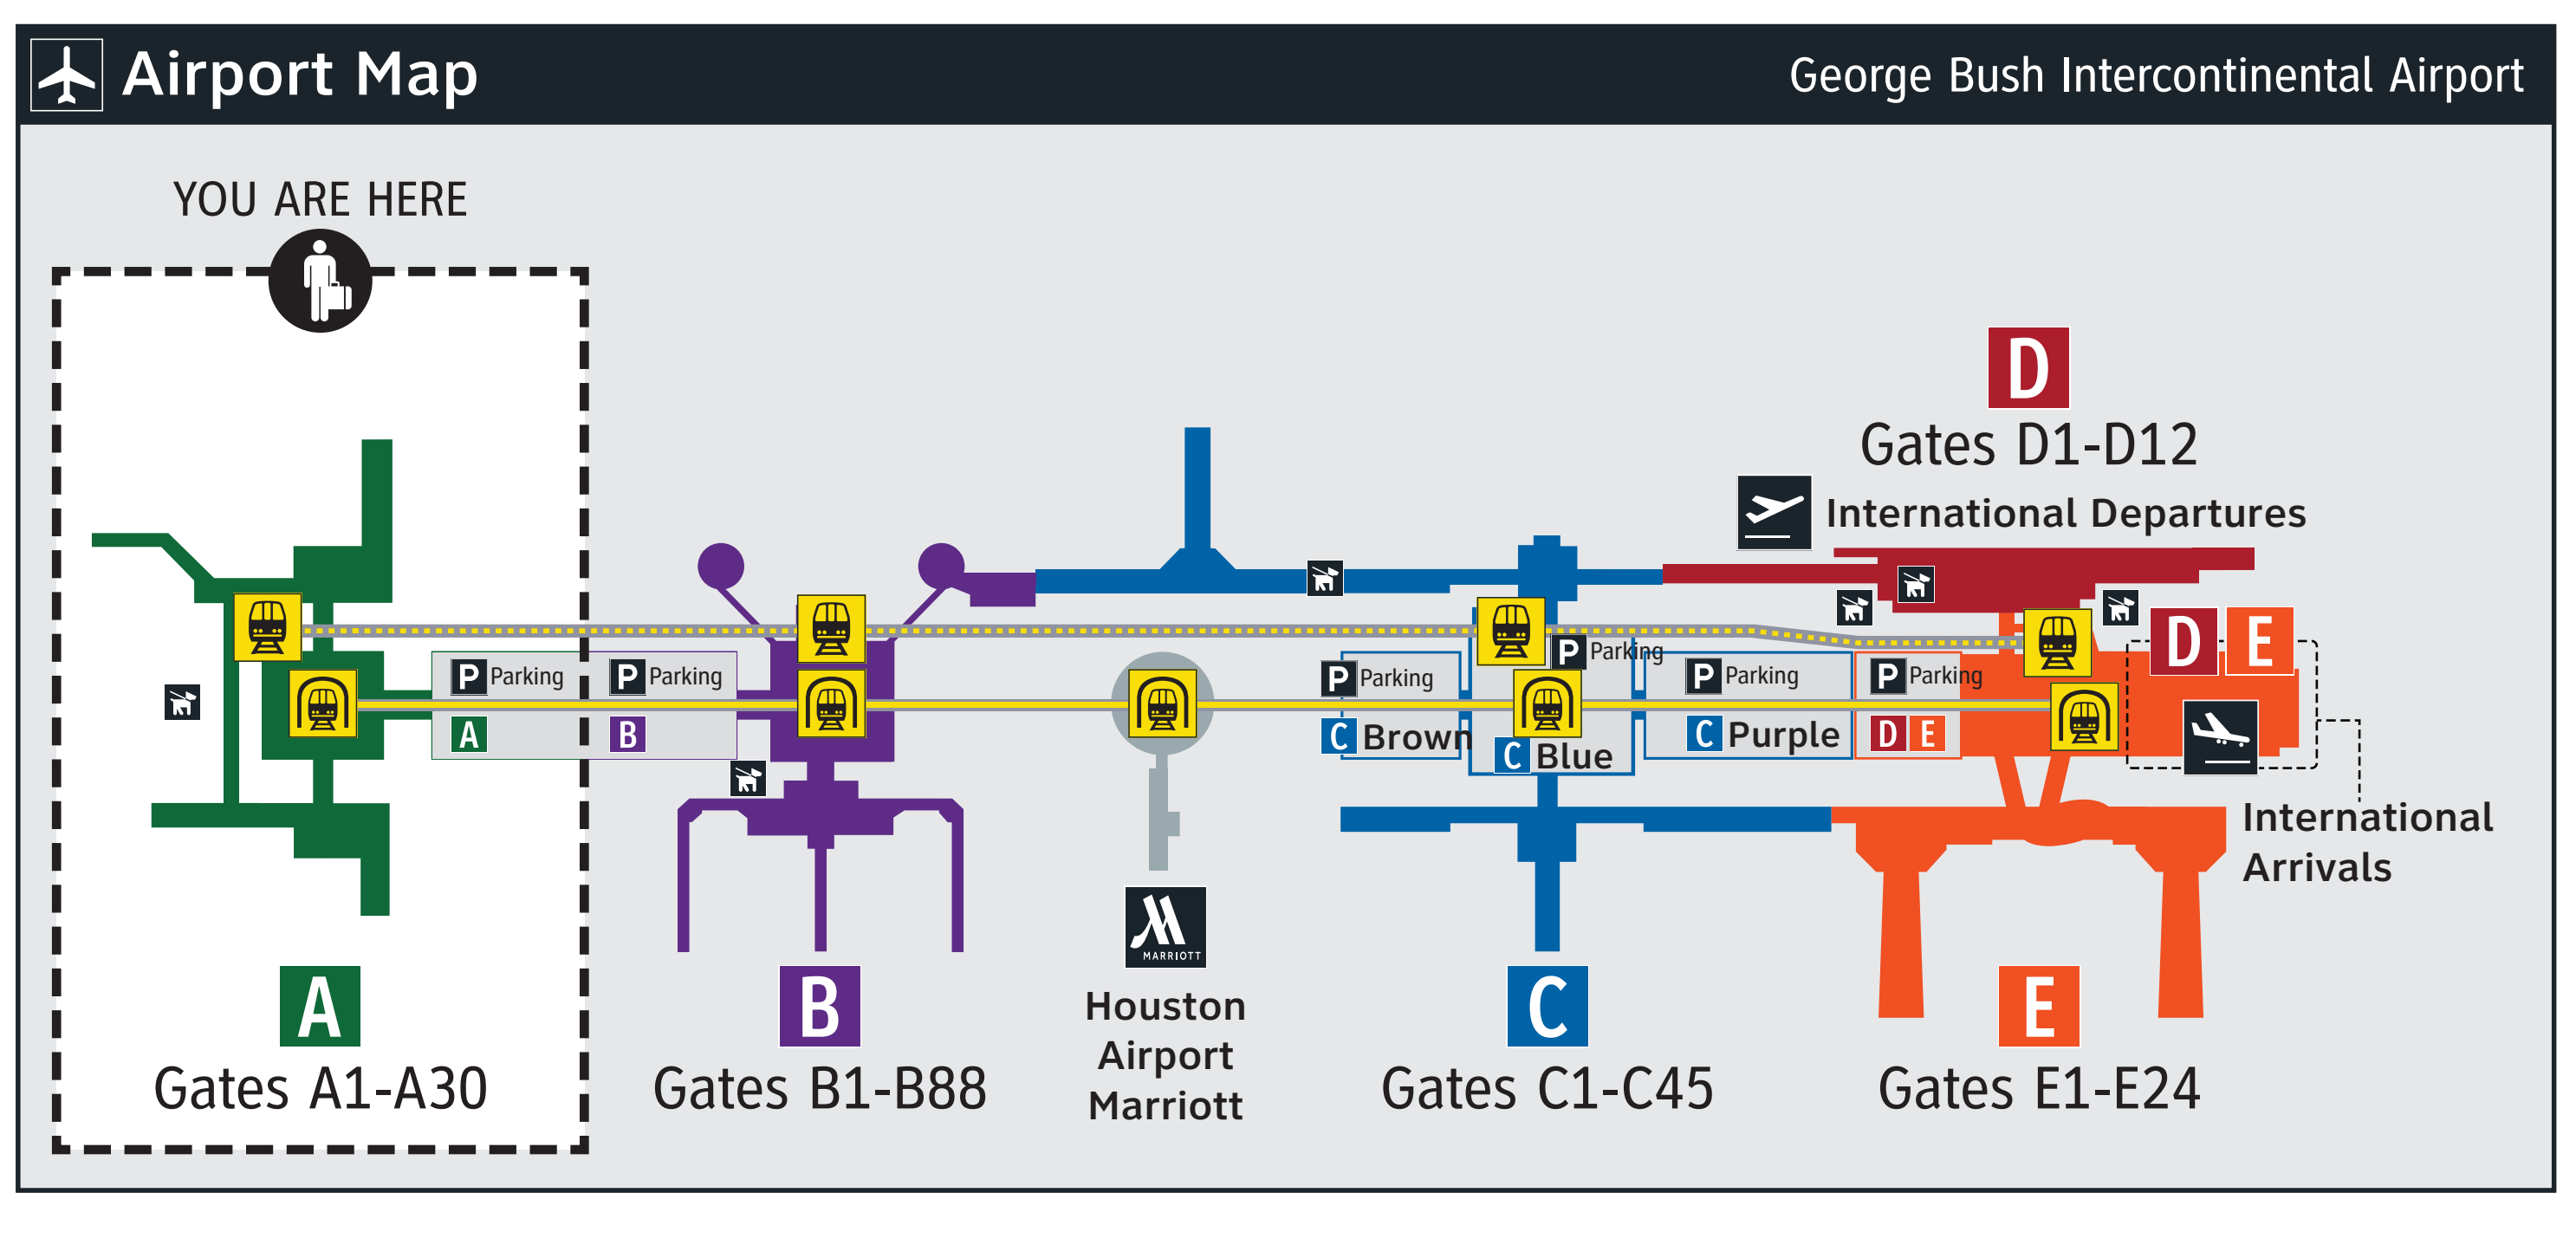

### A Terminal Levels

**Level 3:**  
 Skyway to: **B C D E**

**Level 2:**  
 Gates A1-A30  
 Passenger Drop-off  
 Ticketing/Check-In

**Level 1:**  
 Baggage Claim  
 Ground Transportation  
 Parking **A B**  
 Passenger Pick-Up

**Level LL:**  
 Subway to: **B C D E** Marriott

YOU ARE HERE

- ### A Airlines
- Air Canada
  - Alaska Airlines
  - American
  - Delta
  - Frontier
  - Spirit
  - United
  - WestJet

- ### A Amenities & Services
- AED
  - Airport Information Booths
  - Baggage Carts
  - Baggage Services
  - Courtesy Phones
  - Elevators
  - Escalators
  - Family Restrooms
  - Interactive Directories
  - Parking
  - Rapid Charger Machine (S)
  - Restrooms
  - Service Animal Relief Area
  - Smoking Area
  - Stairs
  - Telephones
  - TTY Phones
  - Valet Parking
  - Vending Machines

- ### Ground Transportation
- Charter Bus
  - ecopark
  - ecopark2
  - Hotel Shuttles
  - Limos
  - Off-Airport Parking Shuttles
  - Passenger Pick-Up
  - Rental Car Shuttle
  - Shared Ride Shuttles
  - Taxis
  - Transportation Network Company (Rideshare)
    - Get Me
    - GreenLight (GLT)
    - Lyft
    - Uber
    - Wing